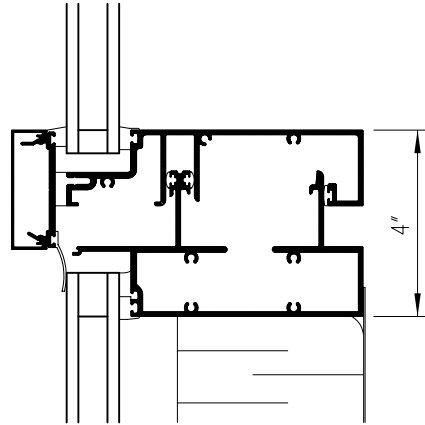

125 SERIES CURTAINWALL

SCALE: 1/4 FULL SIZE

④ SPLIT HORIZONTAL

⑥ VENT HEAD

⑤ HORIZONTAL

⑥ VENT SILL

① 2SSG MULLION

② VENT JAMB

③ VENT JAMB