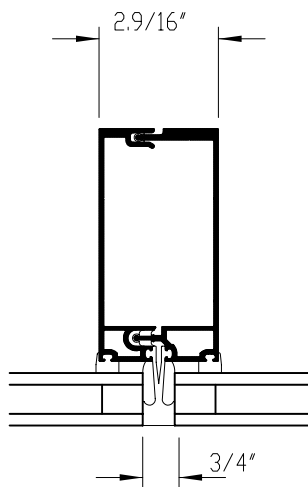

125 SERIES CURTAINWALL

SCALE: 1/4 FULL SIZE

④ SPLIT HORIZONTAL

⑥ VENT HEAD

⑤ HORIZONTAL

⑥ VENT SILL

① 2SSG MULLION

② VENT JAMB

③ VENT JAMB