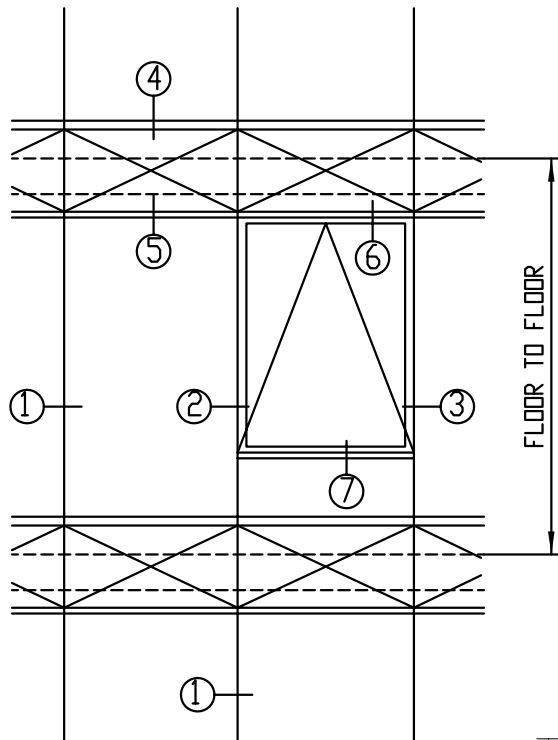

125 SERIES CURTAINWALL

SCALE: 1/4 FULL SIZE

④ SPLIT HORIZONTAL

⑥ VENT HEAD

⑤ HORIZONTAL

⑥ VENT SILL

① 2SSG MULLION

② VENT JAMB

③ VENT JAMB