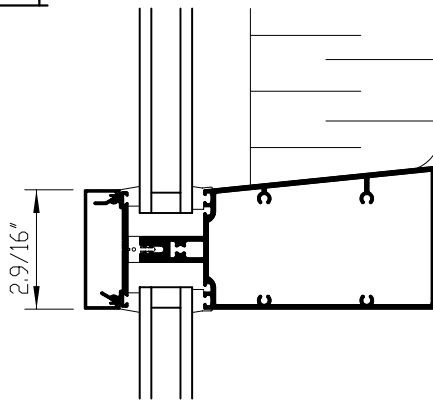

125 SERIES CURTAINWALL

SCALE: 1/4 FULL SIZE

④ SPLIT HORIZONTAL

⑥ VENT HEAD

⑤ HORIZONTAL

⑥ VENT SILL

① 2SSG MULLION

② VENT JAMB

③ VENT JAMB