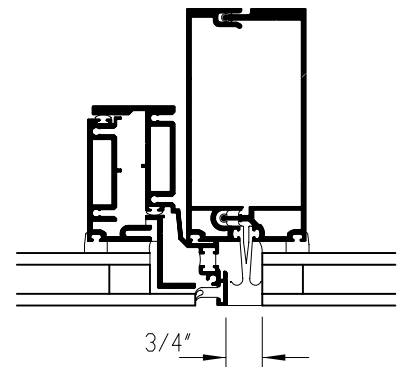

125 SERIES CURTAINWALL

SCALE: 1/4 FULL SIZE

④ SPLIT HORIZONTAL

⑥ VENT HEAD

⑤ HORIZONTAL

⑥ VENT SILL

① 2SSG MULLION

② VENT JAMB

③ VENT JAMB