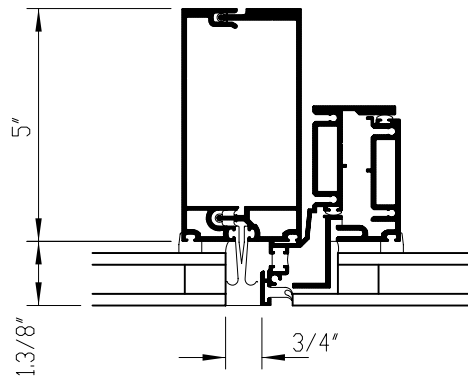

125 SERIES CURTAINWALL

SCALE: 1/4 FULL SIZE

④ SPLIT HORIZONTAL

⑥ VENT HEAD

⑤ HORIZONTAL

⑥ VENT SILL

① 2SSG MULLION

② VENT JAMB

③ VENT JAMB