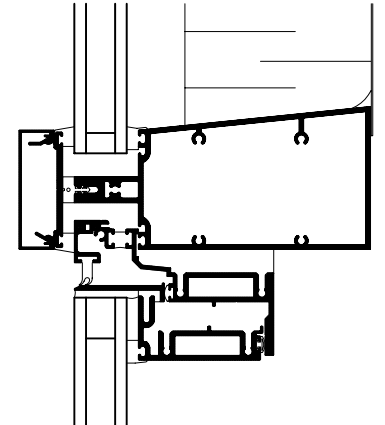

125 SERIES CURTAINWALL

SCALE: 1/4 FULL SIZE

④ SPLIT HORIZONTAL

⑥ VENT HEAD

⑤ HORIZONTAL

⑥ VENT SILL

① 2SSG MULLION

② VENT JAMB

③ VENT JAMB