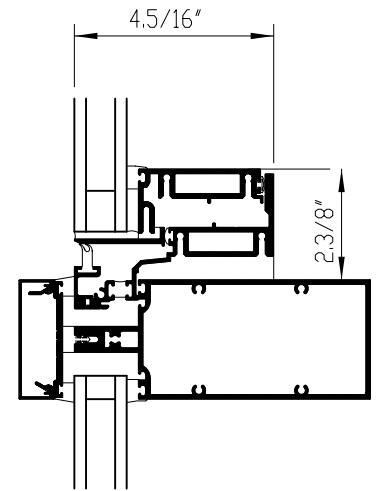

125 SERIES CURTAINWALL

SCALE: 1/4 FULL SIZE

④ SPLIT HORIZONTAL

⑥ VENT HEAD

⑤ HORIZONTAL

⑥ VENT SILL

① 2SSG MULLION

② VENT JAMB

③ VENT JAMB