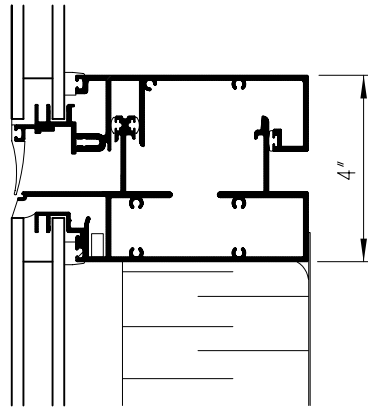

125 SERIES CURTAINWALL

SCALE: 1/4 FULL SIZE

④ SPLIT HORIZONTAL

⑥ VENT HEAD

⑤ HORIZONTAL

⑥ VENT SILL

① 2SSG MULLION

② VENT JAMB

③ VENT JAMB