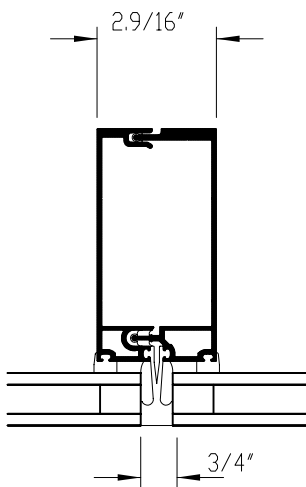

125 SERIES CURTAINWALL

SCALE: 1/4 FULL SIZE

④ SPLIT HORIZONTAL

⑥ VENT HEAD

⑤ HORIZONTAL

⑥ VENT SILL

① 2SSG MULLION

② VENT JAMB

③ VENT JAMB