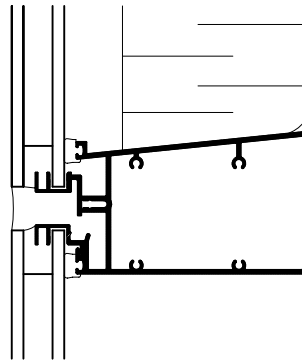

125 SERIES CURTAINWALL

SCALE: 1/4 FULL SIZE

④ SPLIT HORIZONTAL

⑥ VENT HEAD

⑤ HORIZONTAL

⑥ VENT SILL

① 2SSG MULLION

② VENT JAMB

③ VENT JAMB