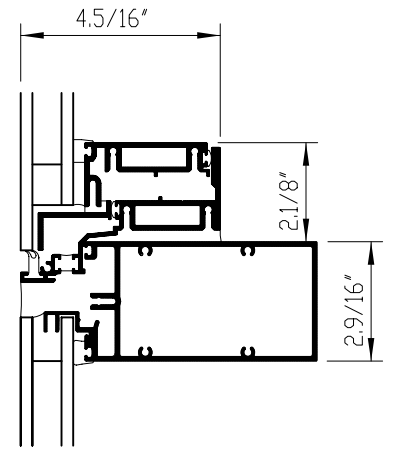

125 SERIES CURTAINWALL

SCALE: 1/4 FULL SIZE

④ SPLIT HORIZONTAL

⑥ VENT HEAD

⑤ HORIZONTAL

⑥ VENT SILL

① 2SSG MULLION

② VENT JAMB

③ VENT JAMB