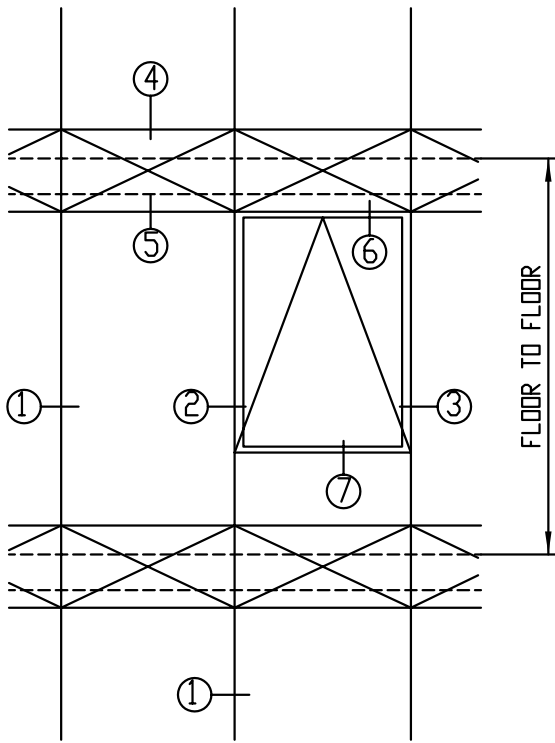

125 SERIES CURTAINWALL

SCALE: 1/4 FULL SIZE

④ SPLIT HORIZONTAL

⑥ VENT HEAD

⑤ HORIZONTAL

⑥ VENT SILL

① 2SSG MULLION

② VENT JAMB

③ VENT JAMB