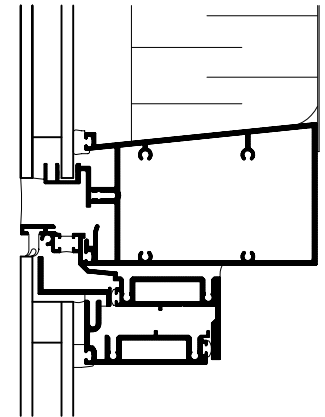

125 SERIES CURTAINWALL

SCALE: 1/4 FULL SIZE

④ SPLIT HORIZONTAL

⑥ VENT HEAD

⑤ HORIZONTAL

⑥ VENT SILL

① 2SSG MULLION

② VENT JAMB

③ VENT JAMB