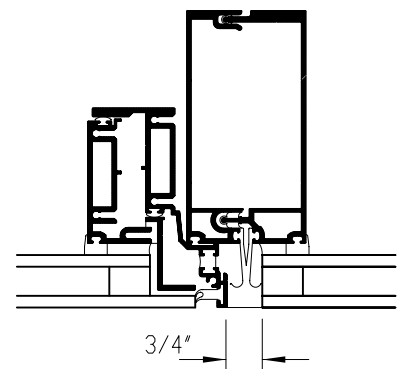

125 SERIES CURTAINWALL

SCALE: 1/4 FULL SIZE

④ SPLIT HORIZONTAL

⑥ VENT HEAD

⑤ HORIZONTAL

⑥ VENT SILL

① 2SSG MULLION

② VENT JAMB

③ VENT JAMB