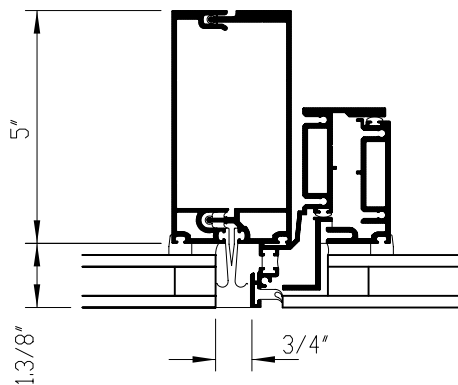

125 SERIES CURTAINWALL

SCALE: 1/4 FULL SIZE

④ SPLIT HORIZONTAL

⑥ VENT HEAD

⑤ HORIZONTAL

⑥ VENT SILL

① 2SSG MULLION

② VENT JAMB

③ VENT JAMB